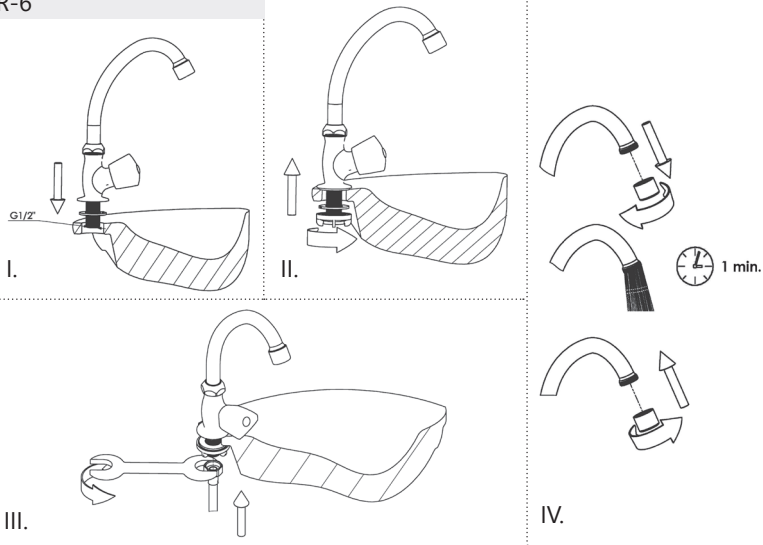

R-6

R-5 shower tube

R-3
R-4

RUBINETA

RUBIN &
RUBIN CERAMIC

UAB „Rubineta“
Savanorių pr. 180, LT-03154 Vilnius
www.rubineta.com

COMPANY WITH
QUALITY SYSTEM
CERTIFIED BY DNV
= ISO 9001 =

R-5 Globo

R-5

R-8 | R-2 C-8 | C-2

R-5/K

R-1 C-1

R-9